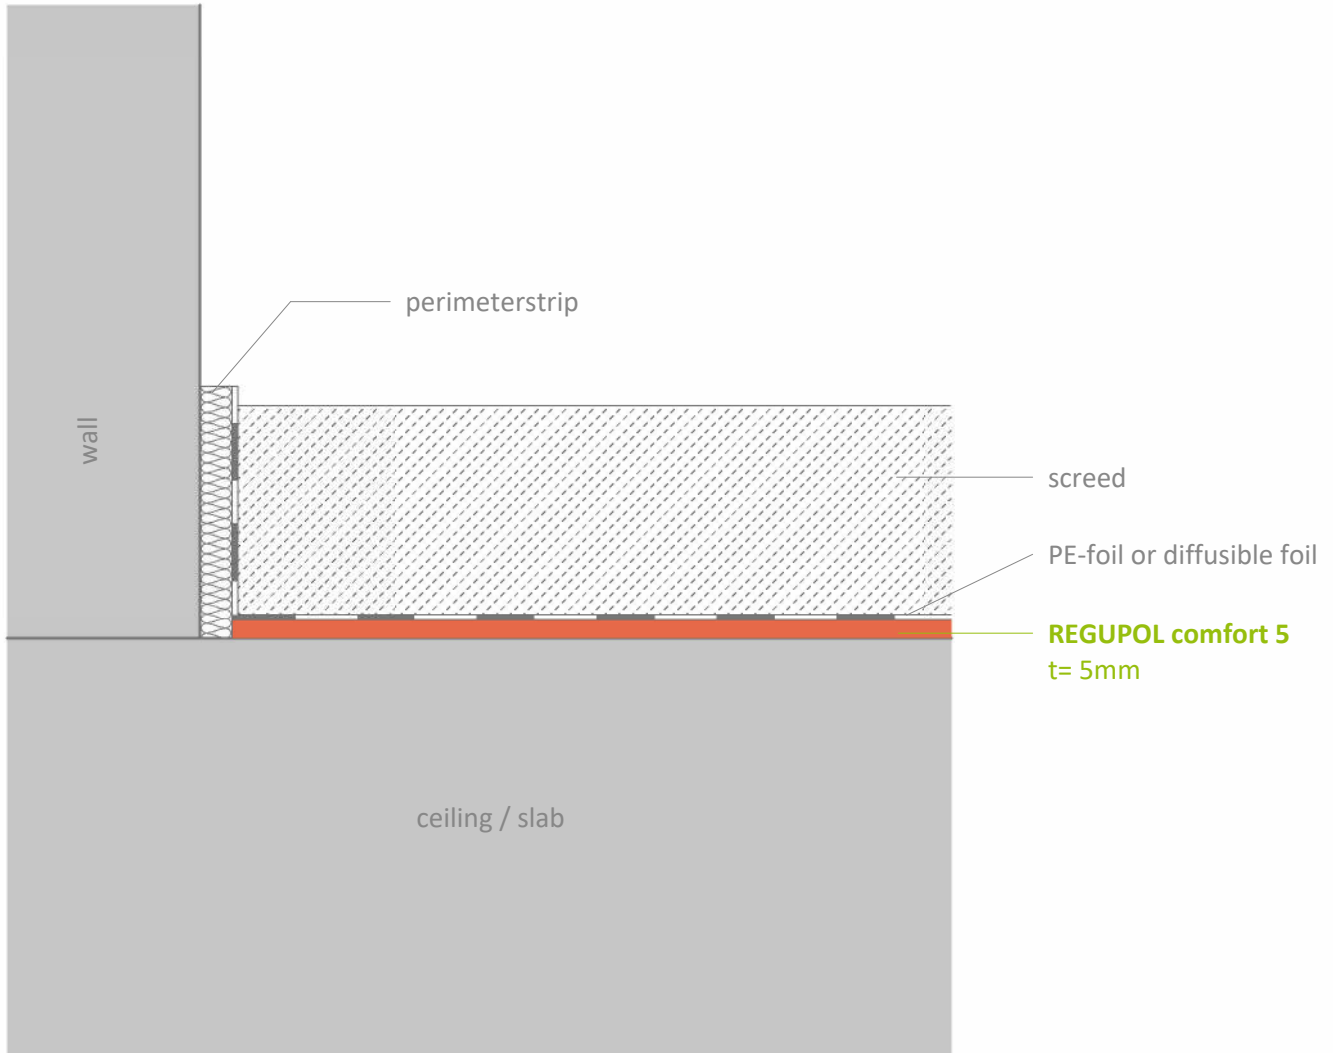

Impact sound insulation - under screed  
**REGUPOL comfort 5**  
under screed

**Contact**

**REGUPOL Germany  
GmbH & Co. KG**  
Am Hilgenacker 24  
57319 Bad Berleburg  
GERMANY  
www.regupol.com

**Notes**

Adjacent trades are only shown schematically and in parts. The applicability and other conditions or constraints need to be checked by the customer or user on their own responsibility. The technical data sheets, installation instructions and local conditions need to be considered.

**Project:**

---

Project-No.: ---

Detail: VSCHW-09-01-EN

Created by: REGUPOL Acoustics

Date: 30.11.2023

Scale: 1 : 2