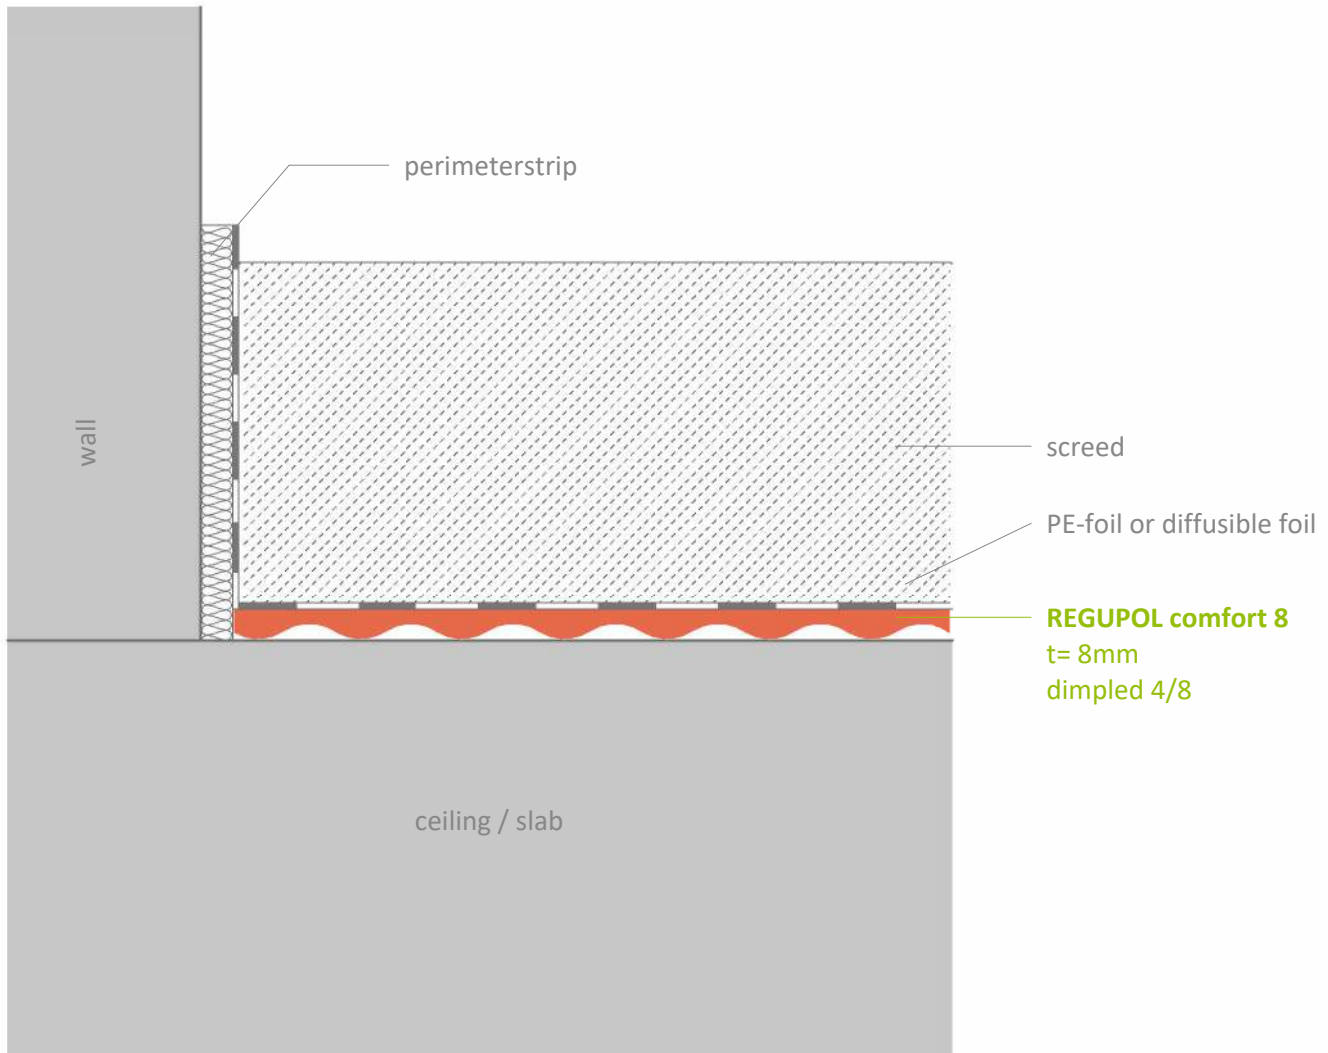

Impact sound insulation - under screed  
**REGUPOL comfort 8**  
under screed

**Contact**

**REGUPOL Germany  
GmbH & Co. KG**  
Am Hilgenacker 24  
57319 Bad Berleburg  
GERMANY  
www.regupol.com

**Notes**

Adjacent trades are only shown schematically and in parts. The applicability and other conditions or constraints need to be checked by the customer or user on their own responsibility. The technical data sheets, installation instructions and local conditions need to be considered.

**Project:** ---

Project-No.: ---

Detail: VSCHW-10-01-EN

Created by: REGUPOL Acoustics

Date: 30.11.2023

Scale: 1 : 2