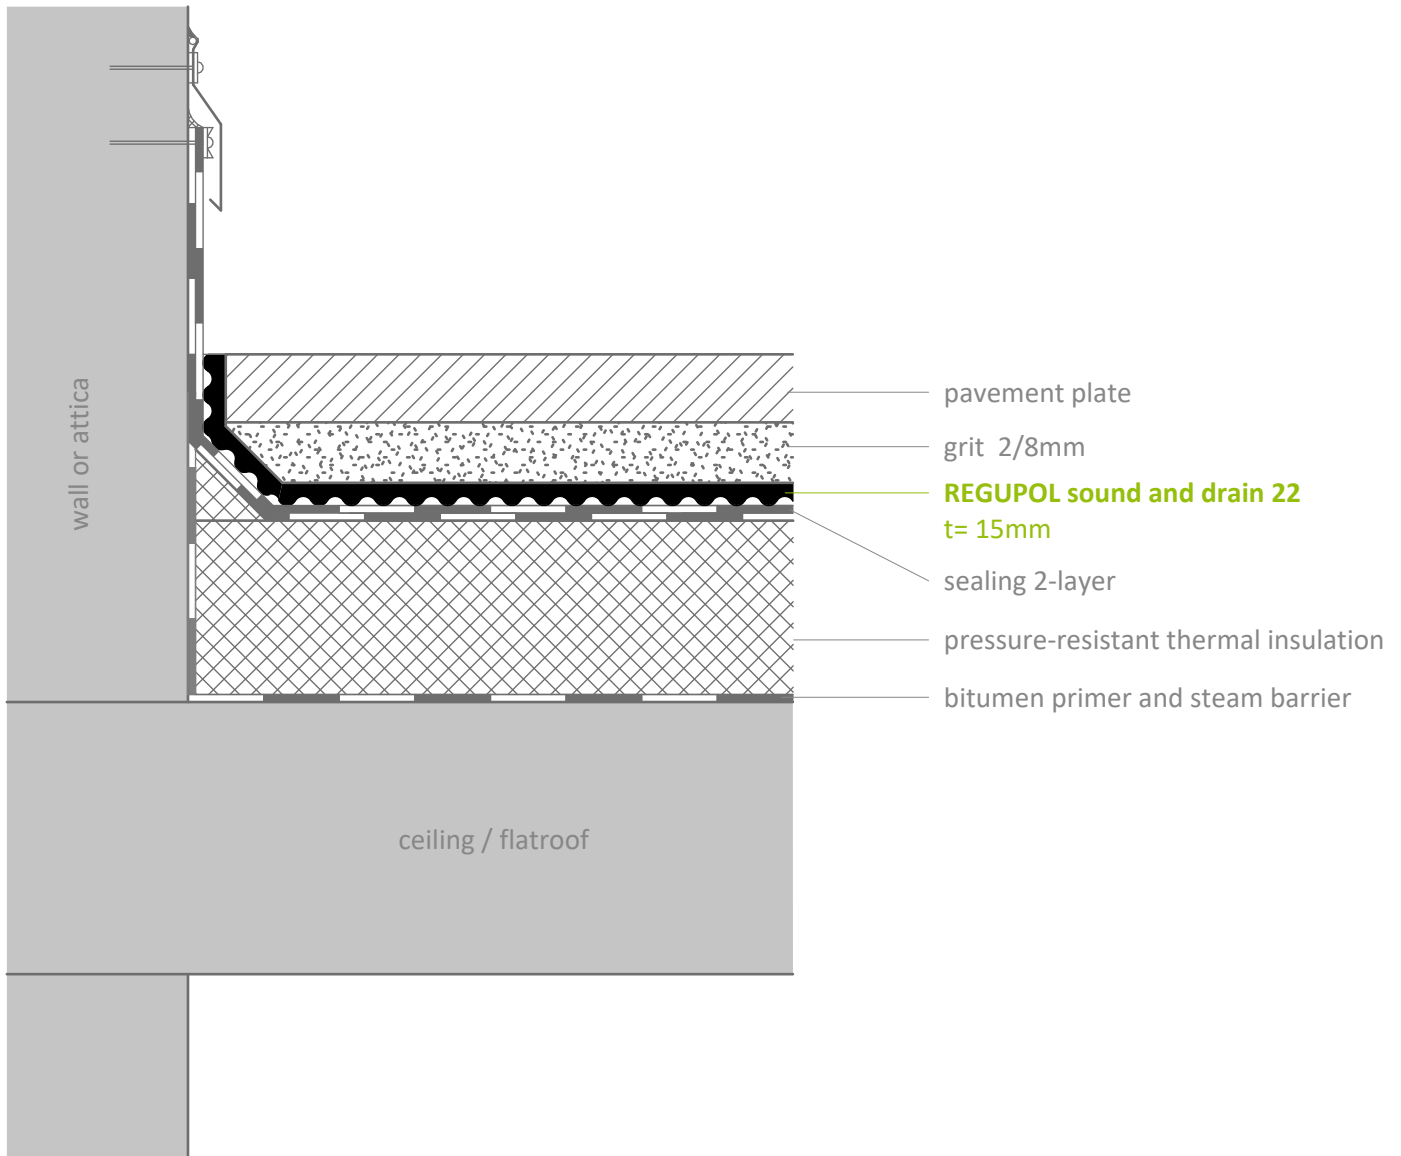

Impact sound insulation - outdoor  
**REGUPOL sound and drain 22**  
under pavement

**Contact**

**REGUPOL Germany  
GmbH & Co. KG**  
Am Hilgenacker 24  
57319 Bad Berleburg  
GERMANY  
www.regupol.com

**Notes**

Adjacent trades are only shown schematically and in parts. The applicability and other conditions or constraints need to be checked by the customer or user on their own responsibility. The technical data sheets, installation instructions and local conditions need to be considered.

**Project:**

---

Project-No.: ---

Detail: VSCHW-01-01-EN

Created by: REGUPOL Acoustics

Date: 23.11.2023

Scale: 1 : 5