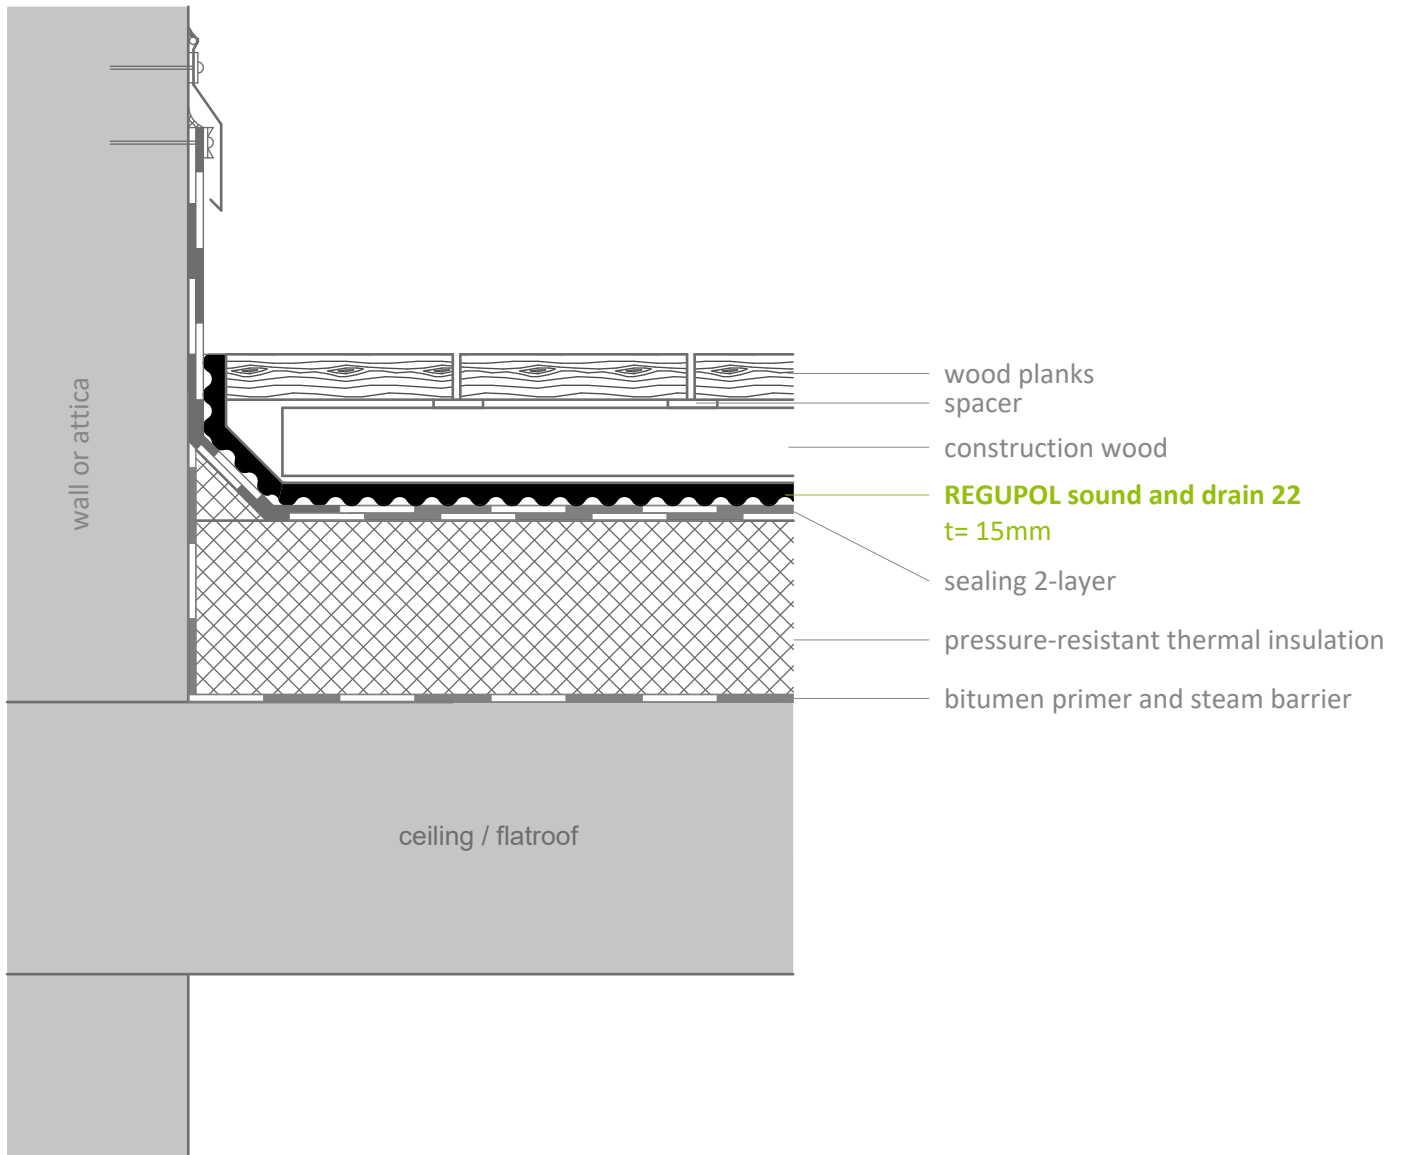

Impact sound insulation - outdoor  
**REGUPOL sound an drain 22**  
under wood planks

**Contact**

**REGUPOL Germany  
GmbH & Co. KG**  
Am Hilgenacker 24  
57319 Bad Berleburg  
GERMANY  
www.regupol.com

**Notes**

Adjacent trades are only shown schematically and in parts. The applicability and other conditions or constraints need to be checked by the customer or user on their own responsibility. The technical data sheets, installation instructions and local conditions need to be considered.

**Project:**

---

Project-No.: ---

Detail: VSCHW-01-02-EN

Created by: REGUPOL Acoustics

Date: 23.11.2023

Scale: 1 : 5