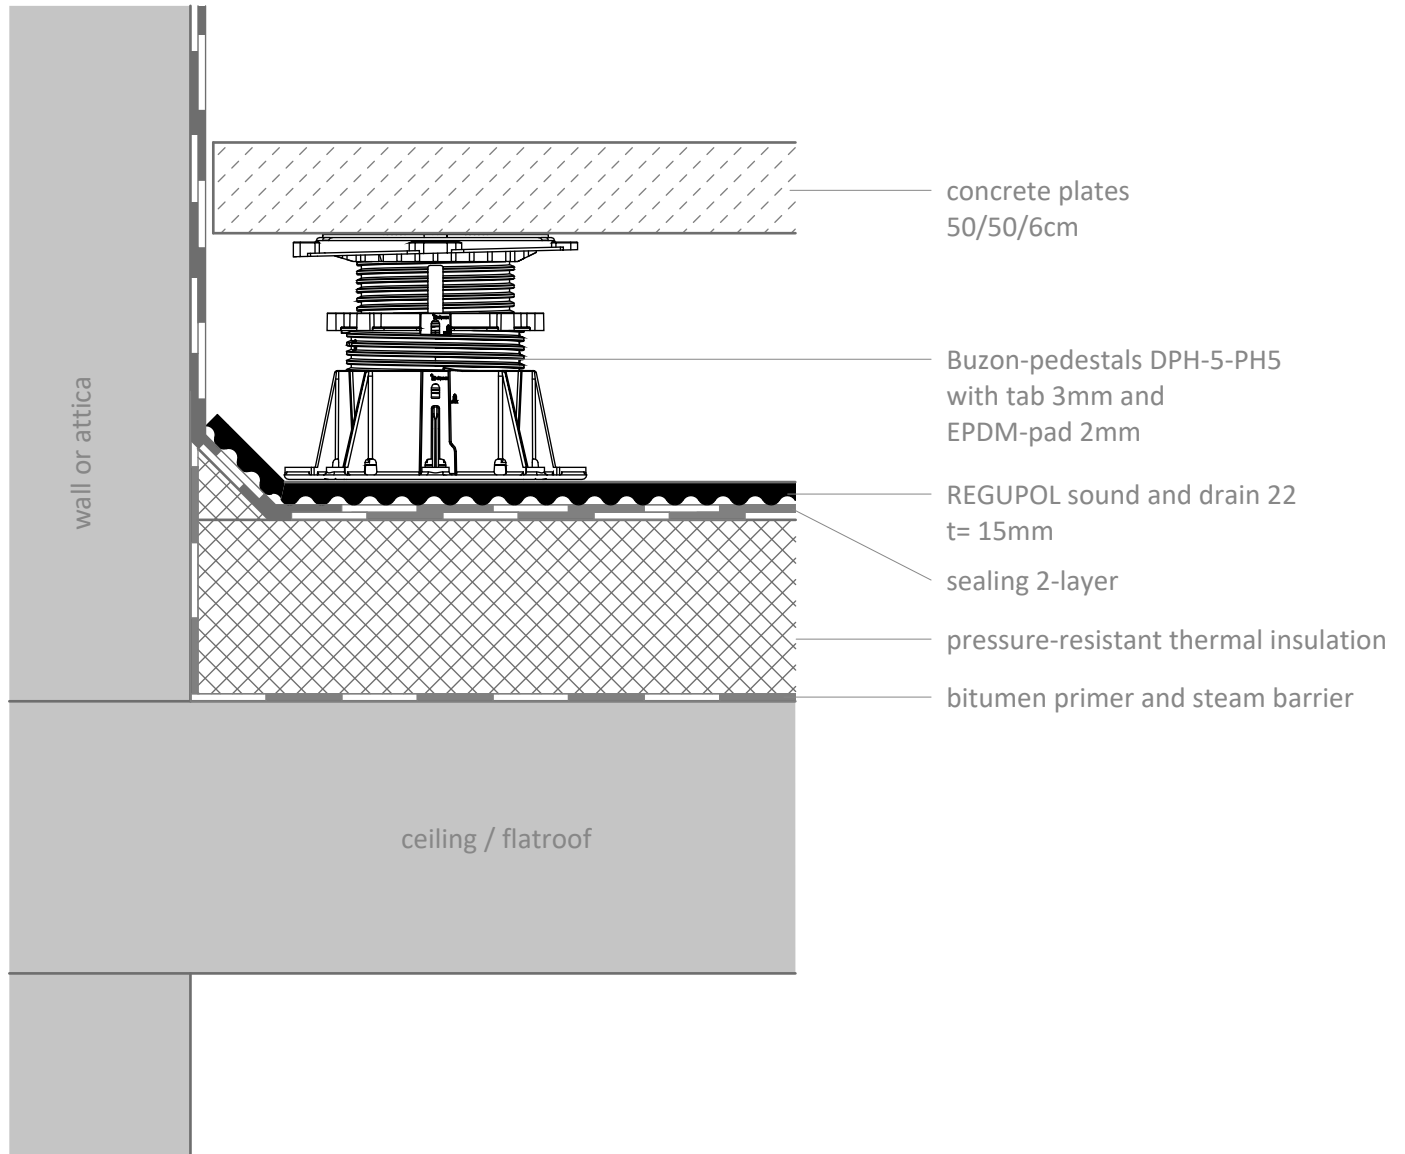

Impact sound insulation - outdoor  
**REGUPOL sound and drain 22**  
 concrete plates on pedestals

**Contact**

**REGUPOL Germany GmbH & Co. KG**  
 Am Hilgenacker 24  
 57319 Bad Berleburg  
 GERMANY  
 www.regupol.com

**Notes**

Adjacent trades are only shown schematically and in parts. The applicability and other conditions or constraints need to be checked by the customer or user on their own responsibility. The technical data sheets, installation instructions and local conditions need to be considered.

**Project:**

---

Project-No.: ---

Detail: VSCHW-01-03-B-EN

Created by: REGUPOL Acoustics

Date: 23.11.2023

Scale: 1 : 5