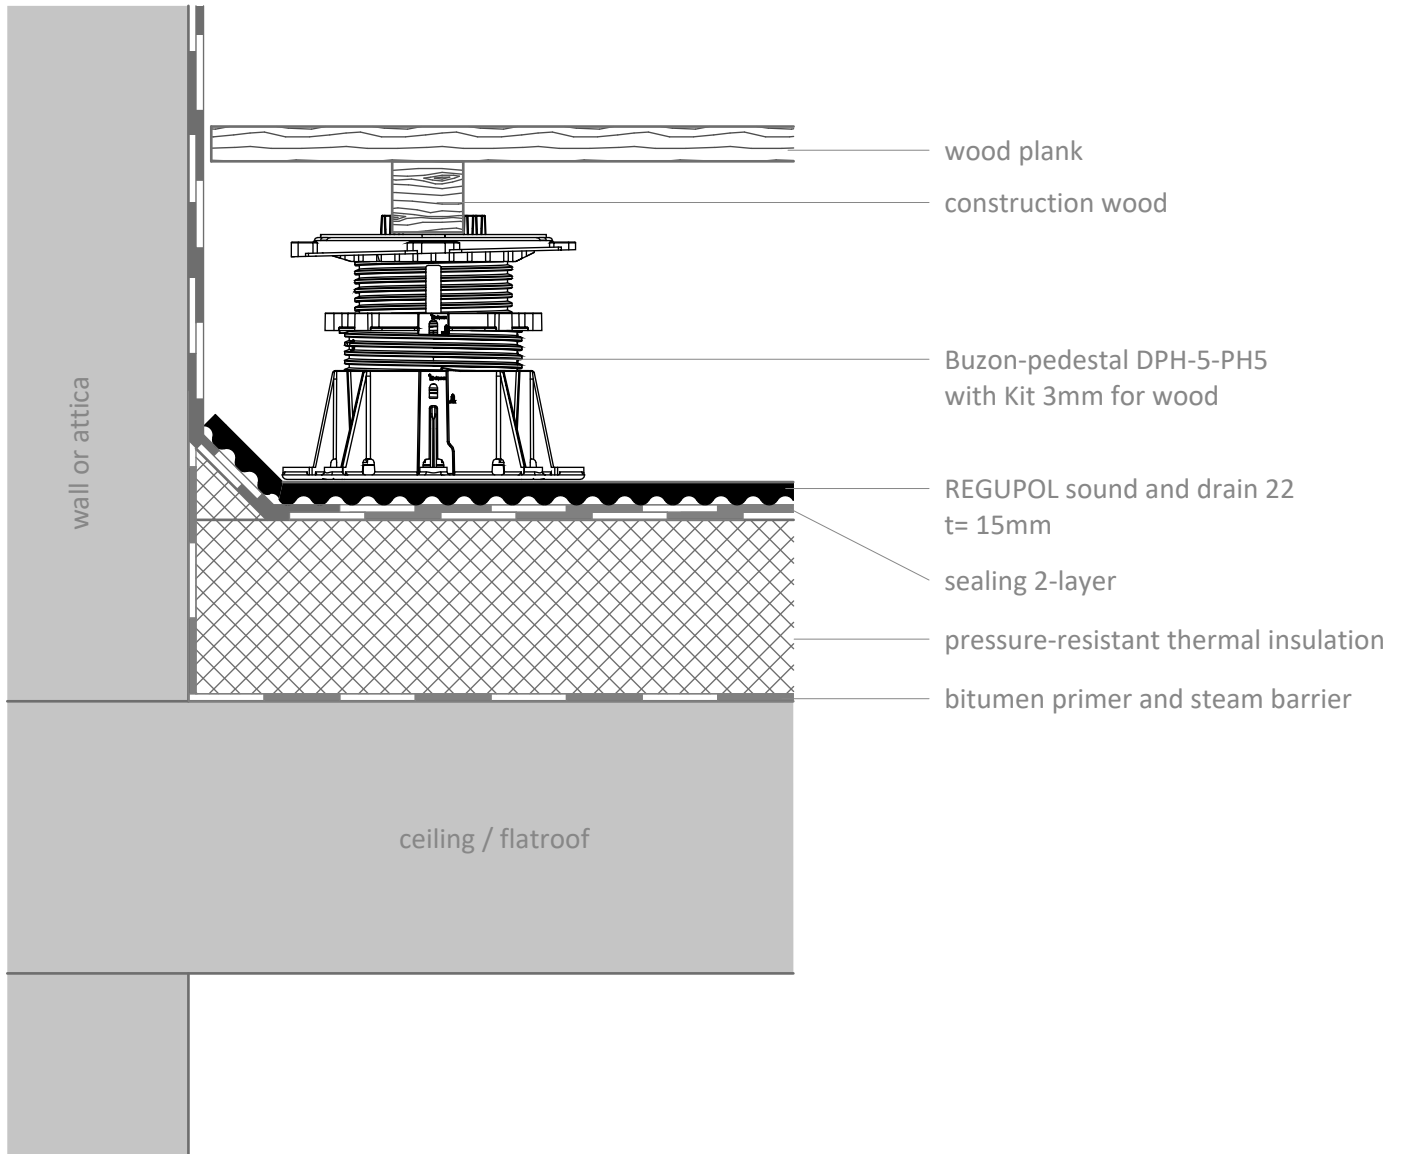

Impact sound insulation - outdoor  
**REGUPOL sound and drain 22**  
 wood plank on pedestals

**Contact**

**REGUPOL Germany GmbH & Co. KG**  
 Am Hilgenacker 24  
 57319 Bad Berleburg  
 GERMANY  
[www.regupol.com](http://www.regupol.com)

**Notes**

Adjacent trades are only shown schematically and in parts. The applicability and other conditions or constraints need to be checked by the customer or user on their own responsibility. The technical data sheets, installation instructions and local conditions need to be considered.

**Project:**

---

Project-No.: ---

Detail: VSCHW-01-04-B-EN

Created by: REGUPOL Acoustics

Date: 23.11.2023

Scale: 1 : 5