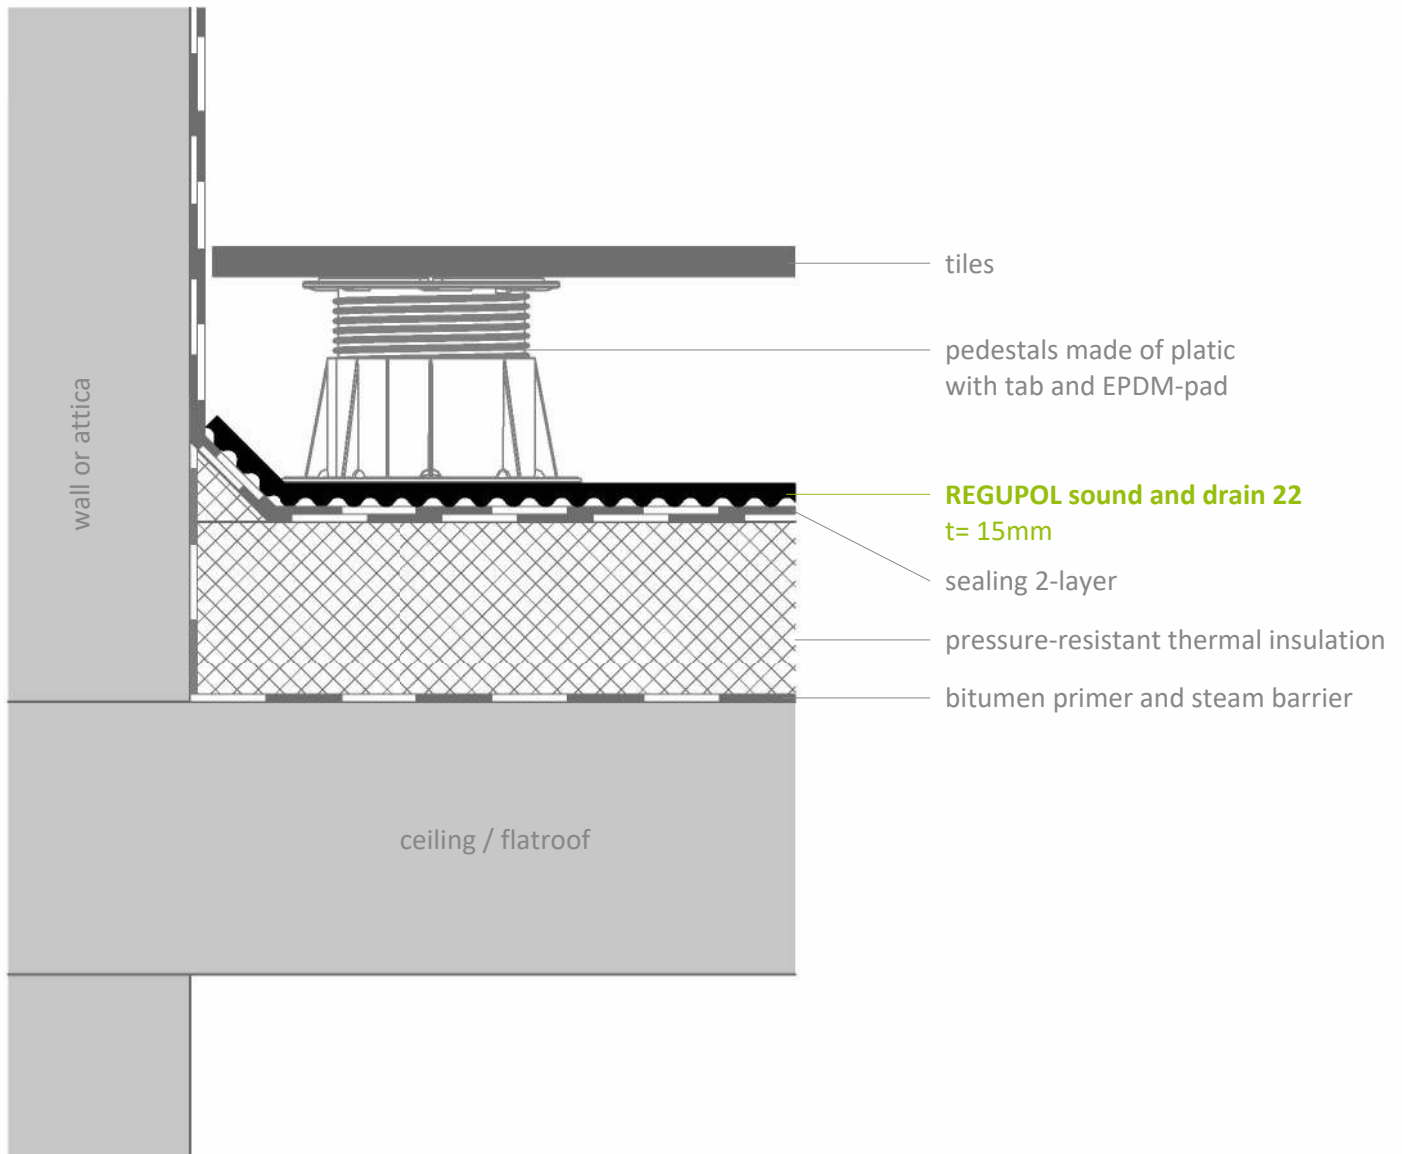

Impact sound insulation - outdoor
REGUPOL sound and drain 22
tiles on pedestals

Contact

**REGUPOL Germany
GmbH & Co. KG**
Am Hilgenacker 24
57319 Bad Berleburg
GERMANY
www.regupol.com

Notes

Adjacent trades are only shown schematically and in parts. The applicability and other conditions or constraints need to be checked by the customer or user on their own responsibility. The technical data sheets, installation instructions and local conditions need to be considered.

Project:

Project-No.: ---

Detail: VSCHW-01-05-EN

Created by: REGUPOL Acoustics

Date: 30.11.2023

Scale: 1 : 5