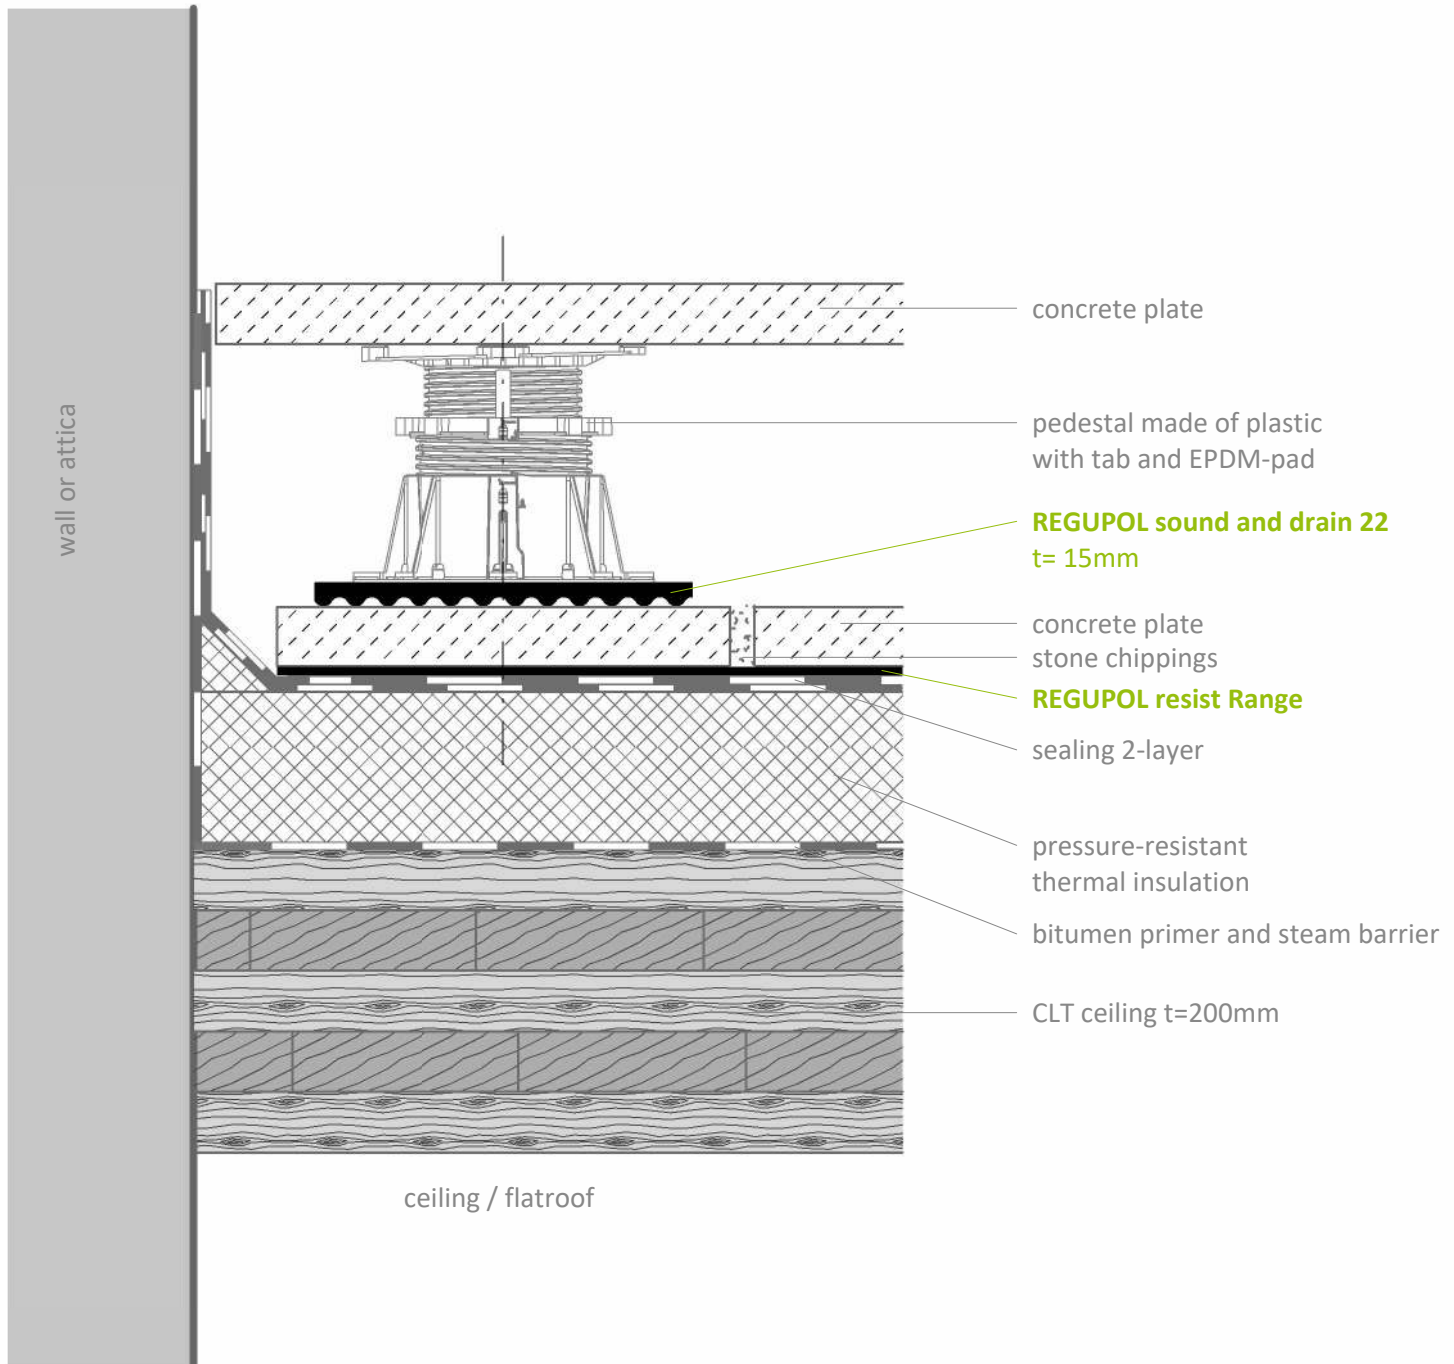

## REGUPOL sound and drain

### under pedestals and concrete plates on CLT ceiling

#### Project:

---

Project-No.: ---

Detail: VSCHW-01-09-EN

Created by: REGUPOL Acoustics

Date: 30.11.2023

Scale: 1 : 5