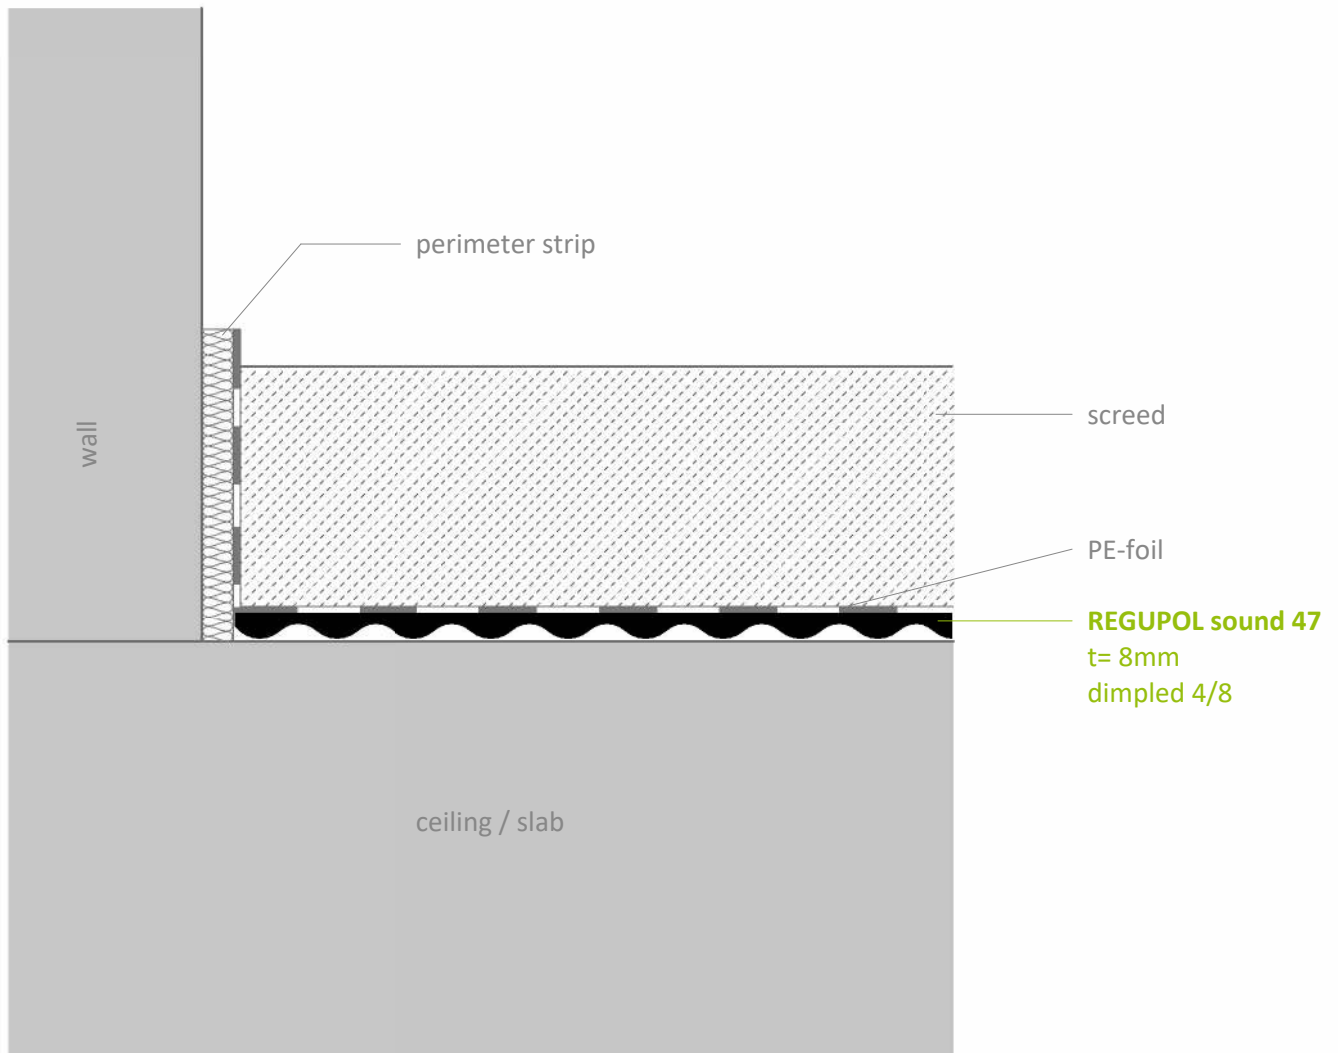

Impact sound insulation - under screed
REGUPOL sound 47
under screed

Contact

**REGUPOL Germany
GmbH & Co. KG**
Am Hilgenacker 24
57319 Bad Berleburg
GERMANY
www.regupol.com

Notes

Adjacent trades are only shown schematically and in parts. The applicability and other conditions or constraints need to be checked by the customer or user on their own responsibility. The technical data sheets, installation instructions and local conditions need to be considered.

Project: ---

Project-No.: ---

Detail: VSCHW-03-01-EN

Created by: REGUPOL Acoustics

Date: 23.11.2023

Scale: 1 : 2