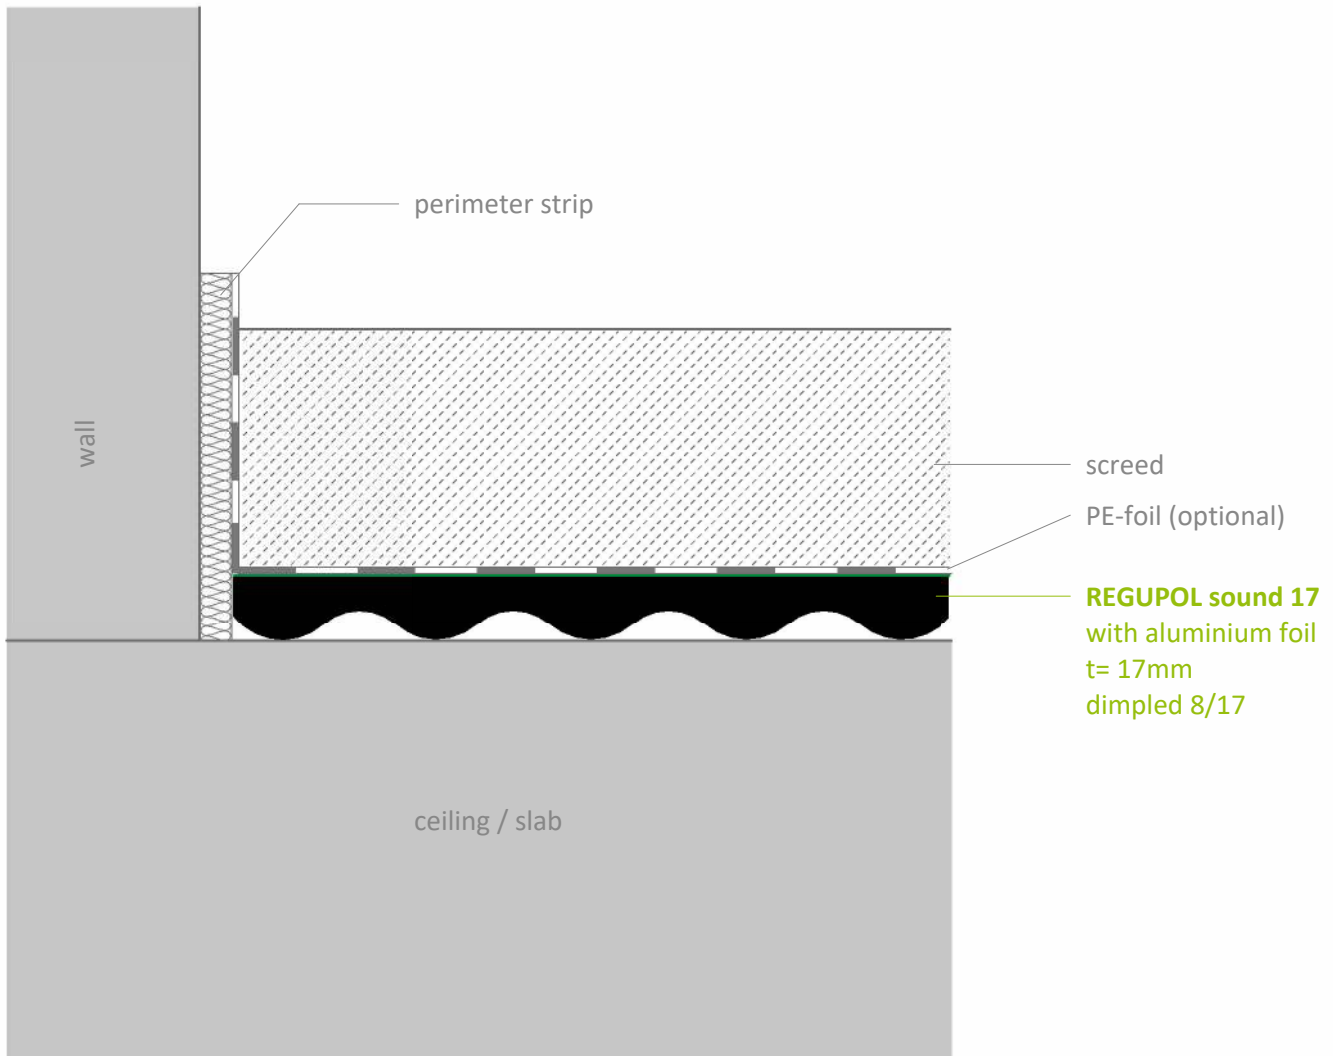

Impact sound insulation - under screed
REGUPOL sound 17
under screed

Contact

**REGUPOL Germany
GmbH & Co. KG**
Am Hilgenacker 24
57319 Bad Berleburg
GERMANY
www.regupol.com

Notes

Adjacent trades are only shown schematically and in parts. The applicability and other conditions or constraints need to be checked by the customer or user on their own responsibility. The technical data sheets, installation instructions and local conditions need to be considered.

Project: ---

Project-No.: ---

Detail: VSCHW-04-01-EN

Created by: REGUPOL Acoustics

Date: 30.11.2023

Scale: 1 : 2