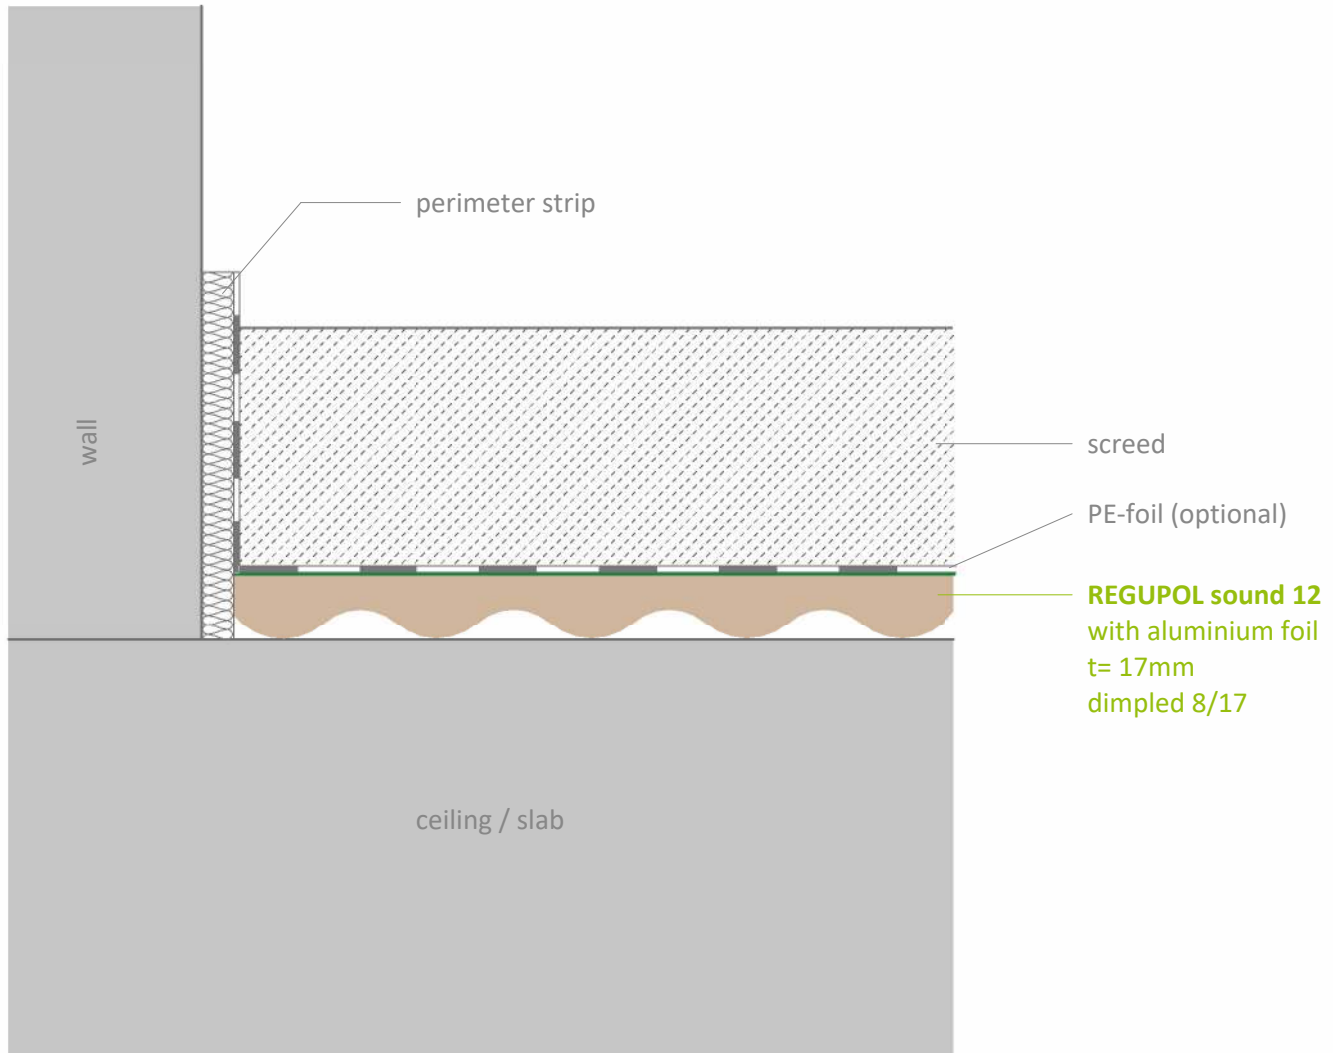

Impact sound insulation - under screed
REGUPOL sound 12
under screed

Contact

**REGUPOL Germany
GmbH & Co. KG**
Am Hilgenacker 24
57319 Bad Berleburg
GERMANY
www.regupol.com

Notes

Adjacent trades are only shown schematically and in parts. The applicability and other conditions or constraints need to be checked by the customer or user on their own responsibility. The technical data sheets, installation instructions and local conditions need to be considered.

Project:

Project-No.: ---

Detail: VSCHW-05-01-EN

Created by: REGUPOL Acoustics

Date: 30.11.2023

Scale: 1 : 2