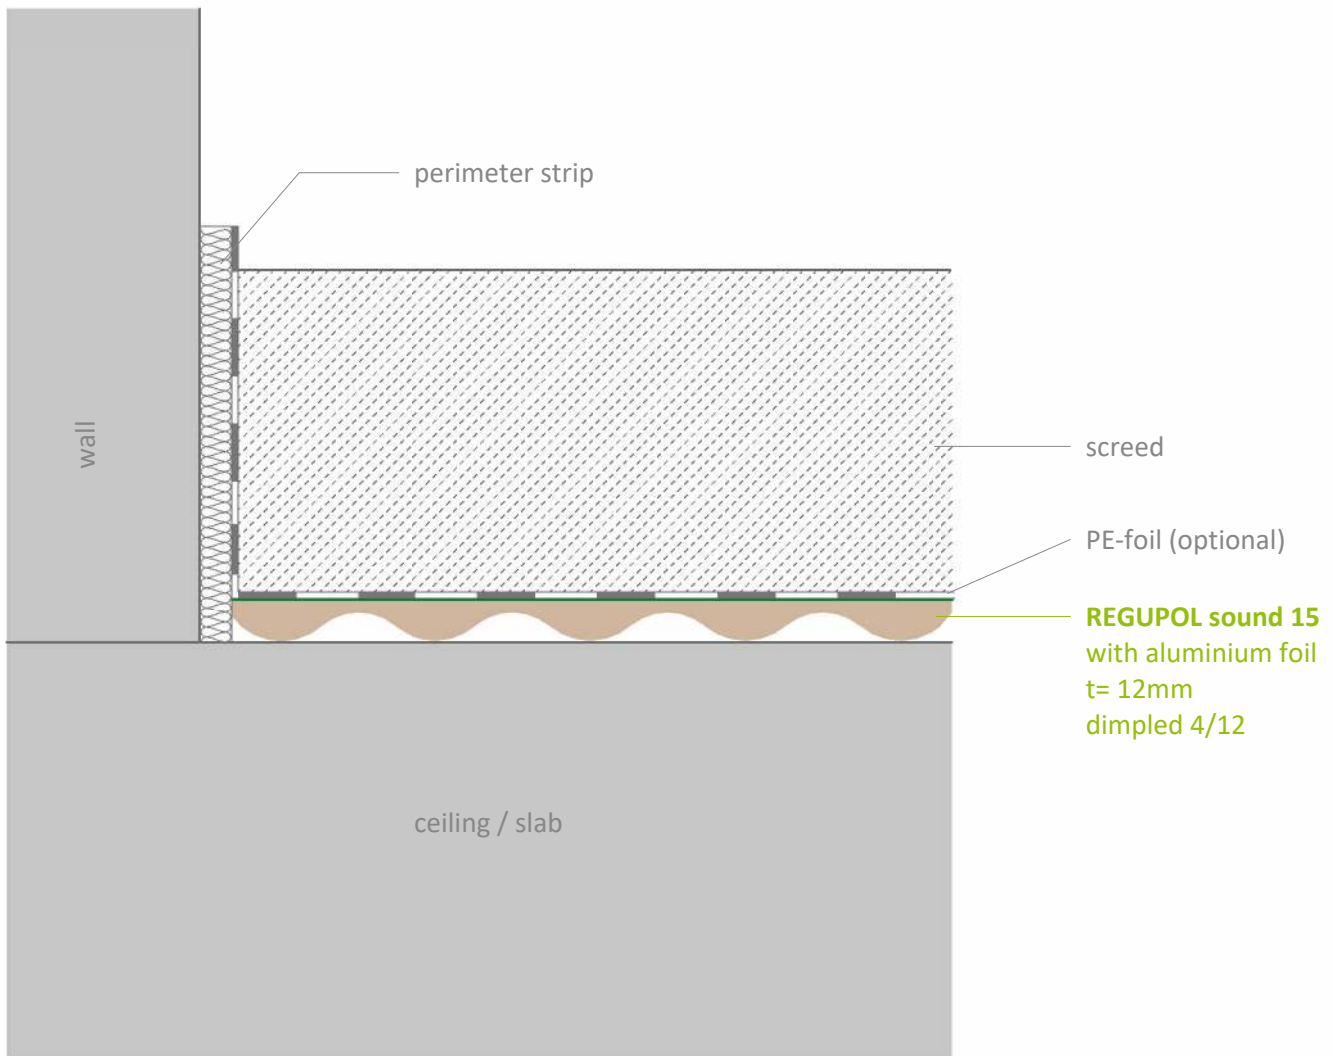

Impact sound insulation - under screed
REGUPOL sound 15
under screed

Contact

**REGUPOL Germany
GmbH & Co. KG**
Am Hilgenacker 24
57319 Bad Berleburg
GERMANY
www.regupol.com

Notes

Adjacent trades are only shown schematically and in parts. The applicability and other conditions or constraints need to be checked by the customer or user on their own responsibility. The technical data sheets, installation instructions and local conditions need to be considered.

Project: ---

Project-No.: ---

Detail: VSCHW-07-01-EN

Created by: REGUPOL Acoustics

Date: 30.11.2023

Scale: 1 : 2