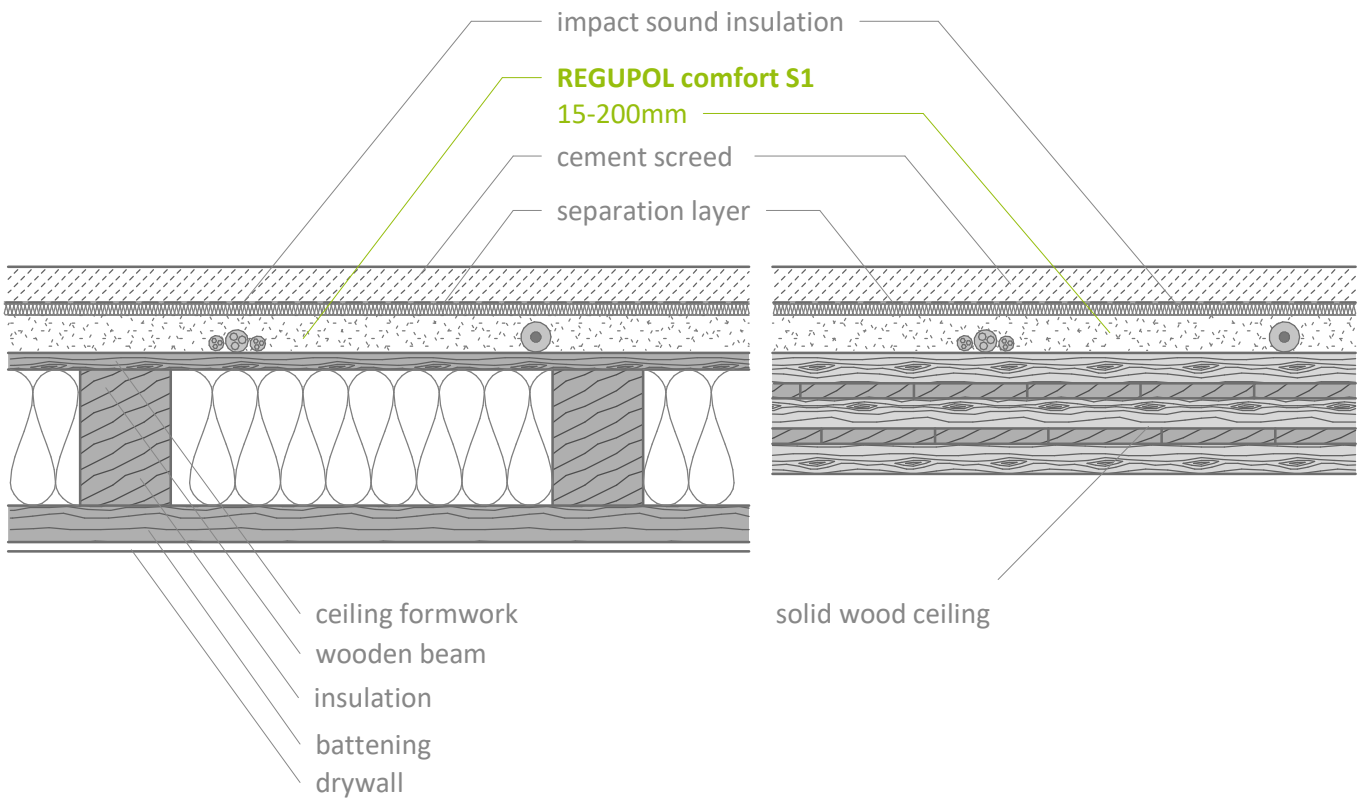

Leveling grit

REGUPOL comfort S1

on wooden ceiling

on wooden beam ceiling

on solid wood ceiling

Contact

REGUPOL BSW GmbH
Am Hilgenacker 24
57319 Bad Berleburg
GERMANY
www.regupol.com

Notes

Adjacent trades are only shown schematically and in parts. The applicability and other conditions or constraints need to be checked by the customer or user on their own responsibility. The technical data sheets, installation instructions and local conditions need to be considered.

Project:

Project-No.: ---

Detail: VSCHW-08-02-EN

Drawn by: P. Klein, Projektwerk GmbH

Date: 02.09.2020

Scale: 1 : 10