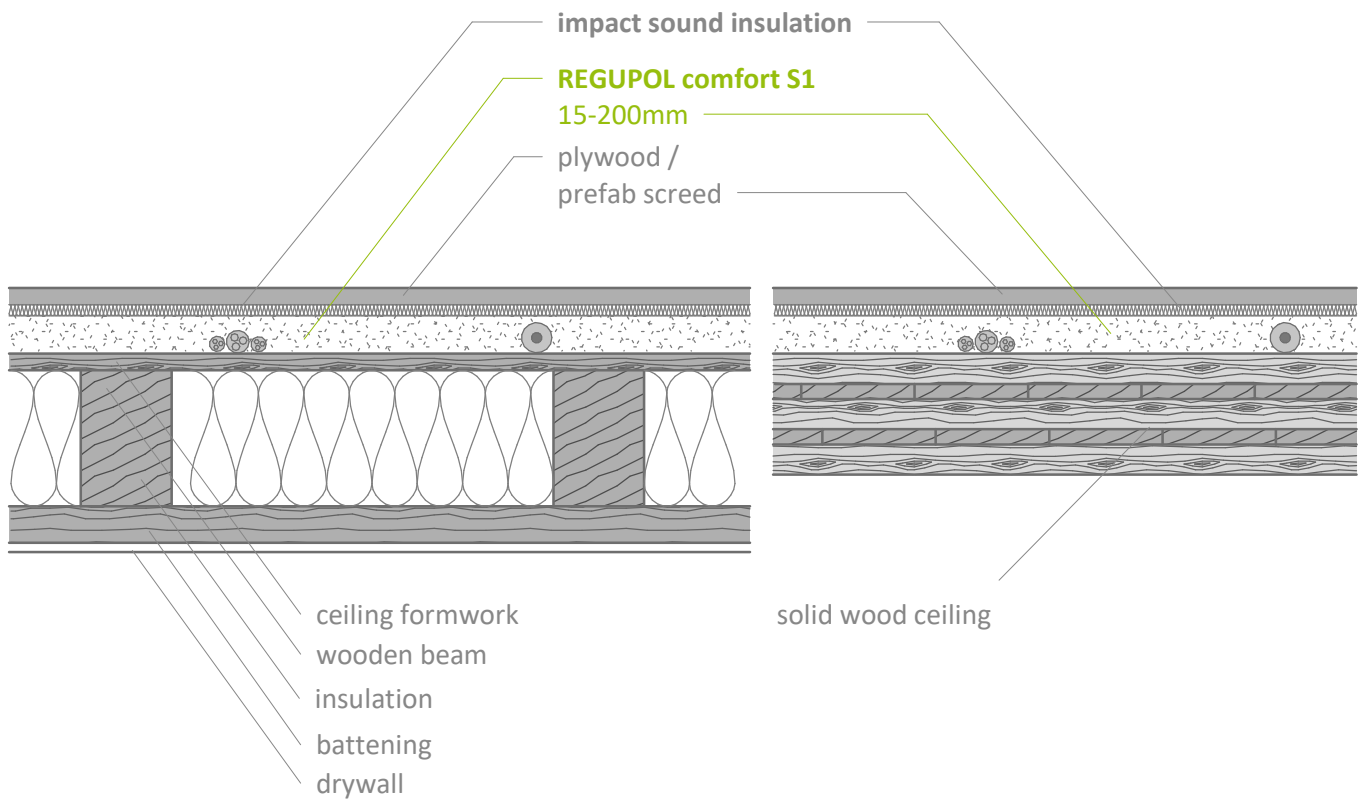

Leveling grit

REGUPOL comfort S1

on wooden ceiling

on wooden beam ceiling

on solid wood ceiling

Contact

REGUPOL BSW GmbH
Am Hilgenacker 24
57319 Bad Berleburg
GERMANY
www.regupol.com

Notes

Adjacent trades are only shown schematically and in parts. The applicability and other conditions or constraints need to be checked by the customer or user on their own responsibility. The technical data sheets, installation instructions and local conditions need to be considered.