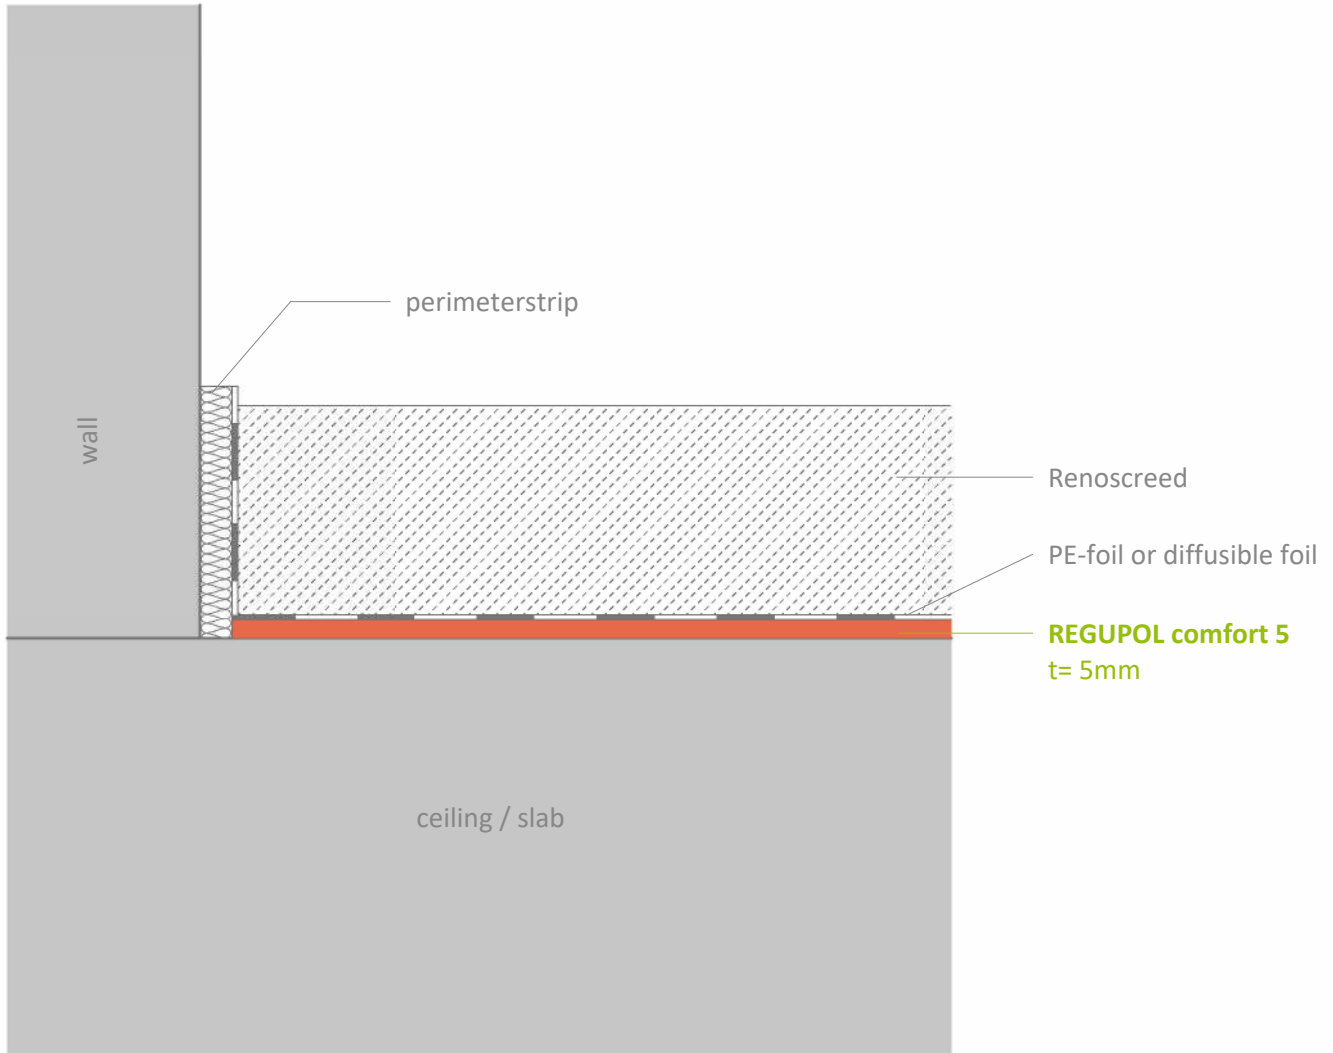

Impact sound insulation - under screed
REGUPOL comfort 5
under Renoscreed

Contact

**REGUPOL Germany
GmbH & Co. KG**
Am Hilgenacker 24
57319 Bad Berleburg
GERMANY
www.regupol.com

Notes

Adjacent trades are only shown schematically and in parts. The applicability and other conditions or constraints need to be checked by the customer or user on their own responsibility. The technical data sheets, installation instructions and local conditions need to be considered.

Project:

Project-No.: ---

Detail: VSCHW-09-02-EN

Created by: REGUPOL Acoustics

Date: 30.11.2023

Scale: 1 : 2