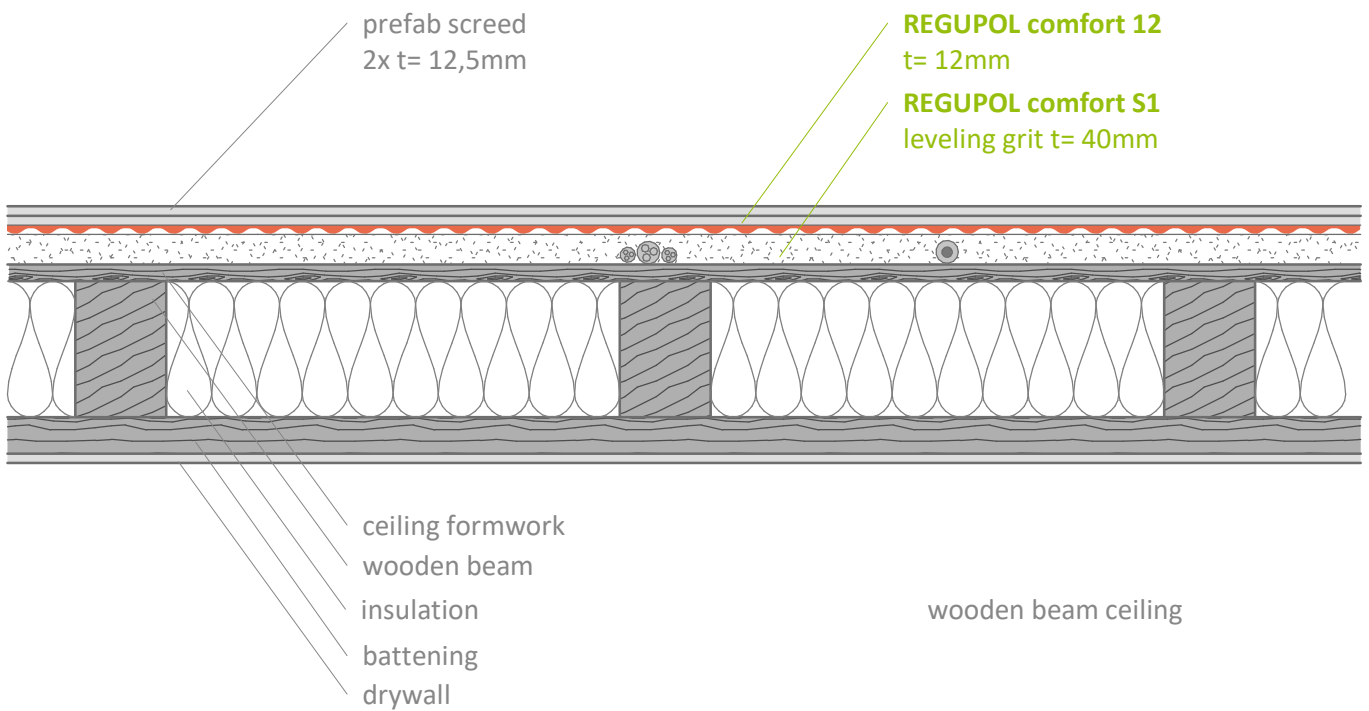

Impact sound insulation - on wooden ceiling  
**REGUPOL comfort 12, REGUPOL comfort S1**  
 under prefab screed

**Contact**

**REGUPOL BSW GmbH**  
 Am Hilgenacker 24  
 57319 Bad Berleburg  
 GERMANY  
[www.regupol.com](http://www.regupol.com)

**Notes**

Adjacent trades are only shown schematically and in parts. The applicability and other conditions or constraints need to be checked by the customer or user on their own responsibility. The technical data sheets, installation instructions and local conditions need to be considered.