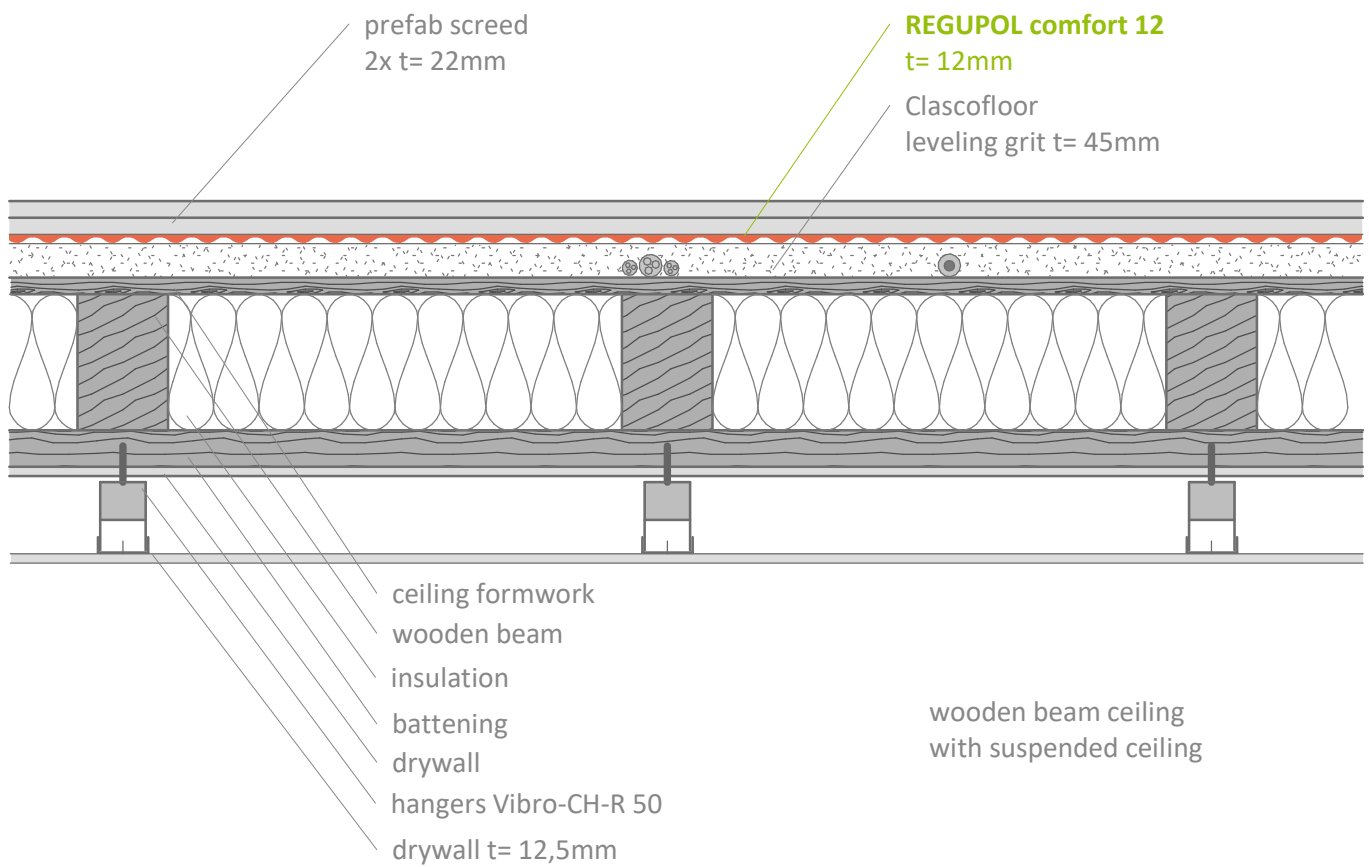

# Impact sound insulation - on wooden ceiling

## REGUPOL comfort 12

under prefab screed