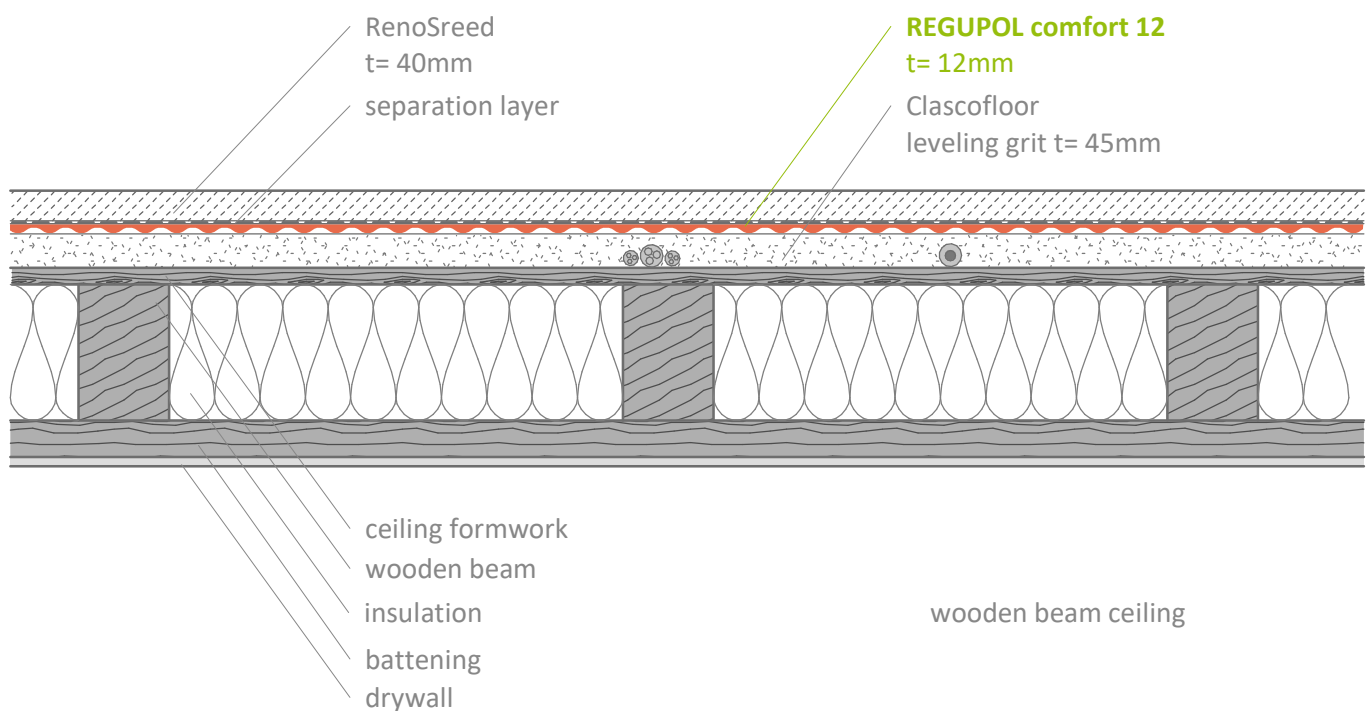

Impact sound insulation - on wooden ceiling

REGUPOL comfort 12

under RenoScreed

Contact

REGUPOL BSW GmbH
Am Hilgenacker 24
57319 Bad Berleburg
GERMANY
www.regupol.com

Notes

Adjacent trades are only shown schematically and in parts. The applicability and other conditions or constraints need to be checked by the customer or user on their own responsibility. The technical data sheets, installation instructions and local conditions need to be considered.

Project:

Project-No.: ---

Detail: VSCHW-11-07-EN

Drawn by: P. Klein, Projektwerk GmbH

Date: 02.09.2020

Scale: 1 : 10