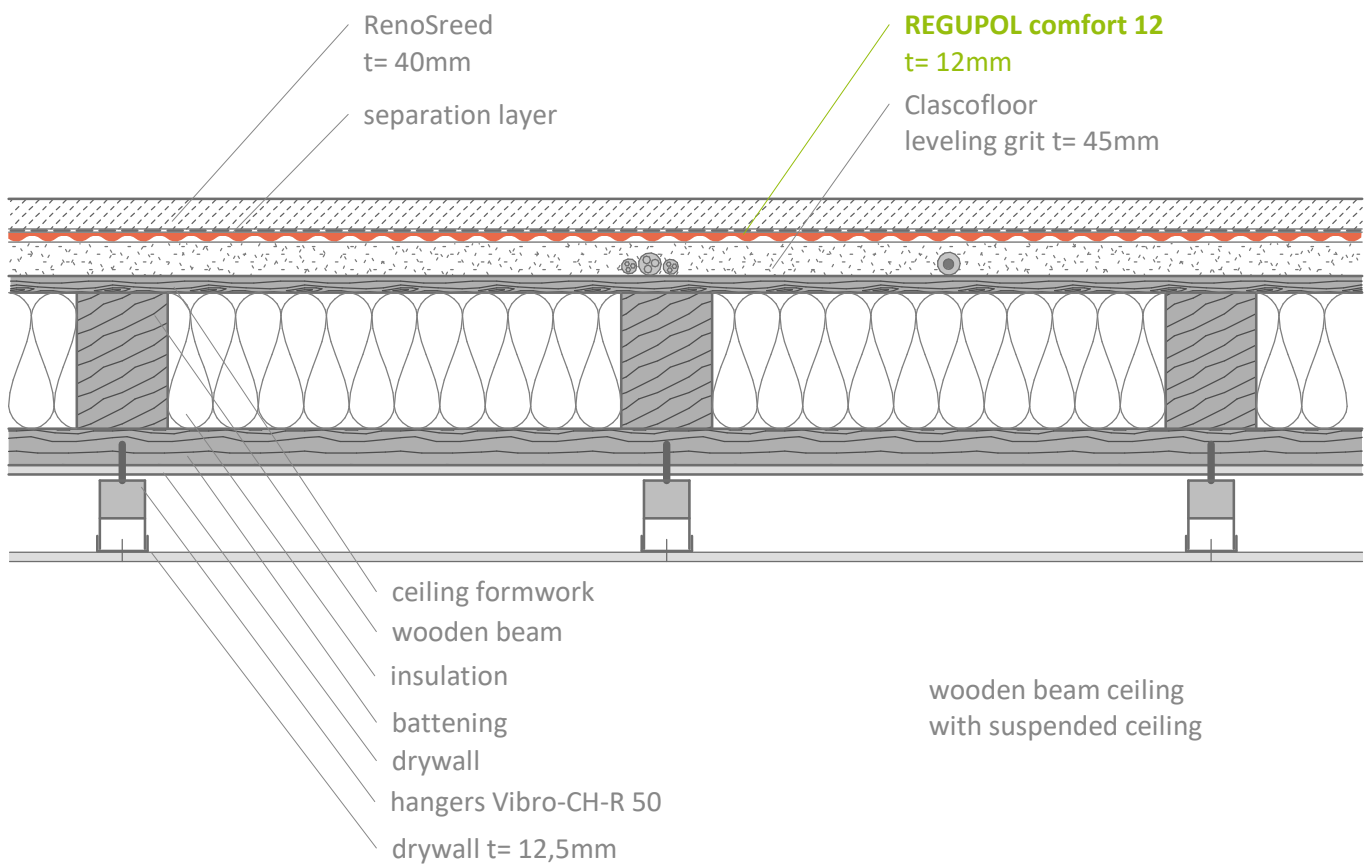

Impact sound insulation - on wooden ceiling  
**REGUPOL comfort 12**  
 under RenoScreed

**Contact**

**REGUPOL BSW GmbH**  
 Am Hilgenacker 24  
 57319 Bad Berleburg  
 GERMANY  
[www.regupol.com](http://www.regupol.com)

**Notes**

Adjacent trades are only shown schematically and in parts. The applicability and other conditions or constraints need to be checked by the customer or user on their own responsibility. The technical data sheets, installation instructions and local conditions need to be considered.