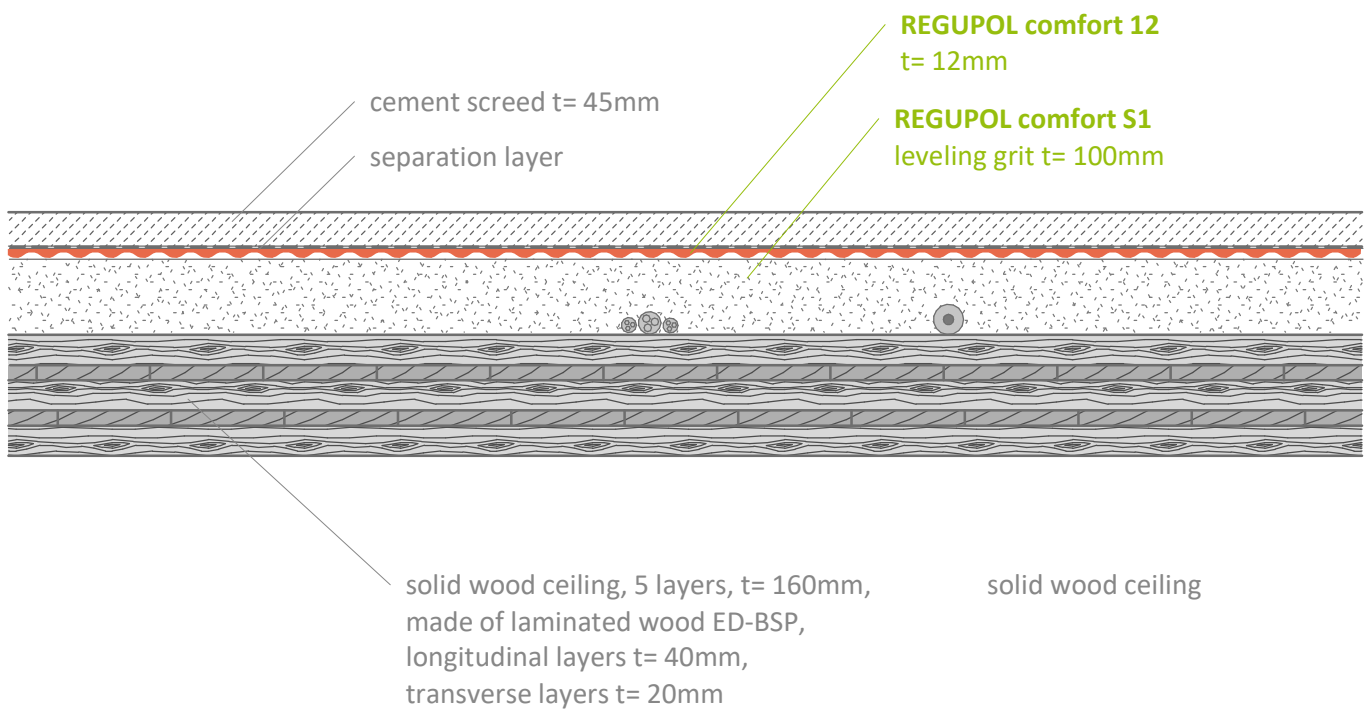

Impact sound insulation - on wooden ceiling
REGUPOL comfort 12, REGUPOL comfort S1
 under cement screed

Contact

REGUPOL BSW GmbH
 Am Hilgenacker 24
 57319 Bad Berleburg
 GERMANY
www.regupol.com

Notes

Adjacent trades are only shown schematically and in parts. The applicability and other conditions or constraints need to be checked by the customer or user on their own responsibility. The technical data sheets, installation instructions and local conditions need to be considered.

Project:

Project-No.: ---

Detail: VSCHW-11-09-EN

Drawn by: P. Klein, Projektwerk GmbH

Date: 02.09.2020

Scale: 1 : 10