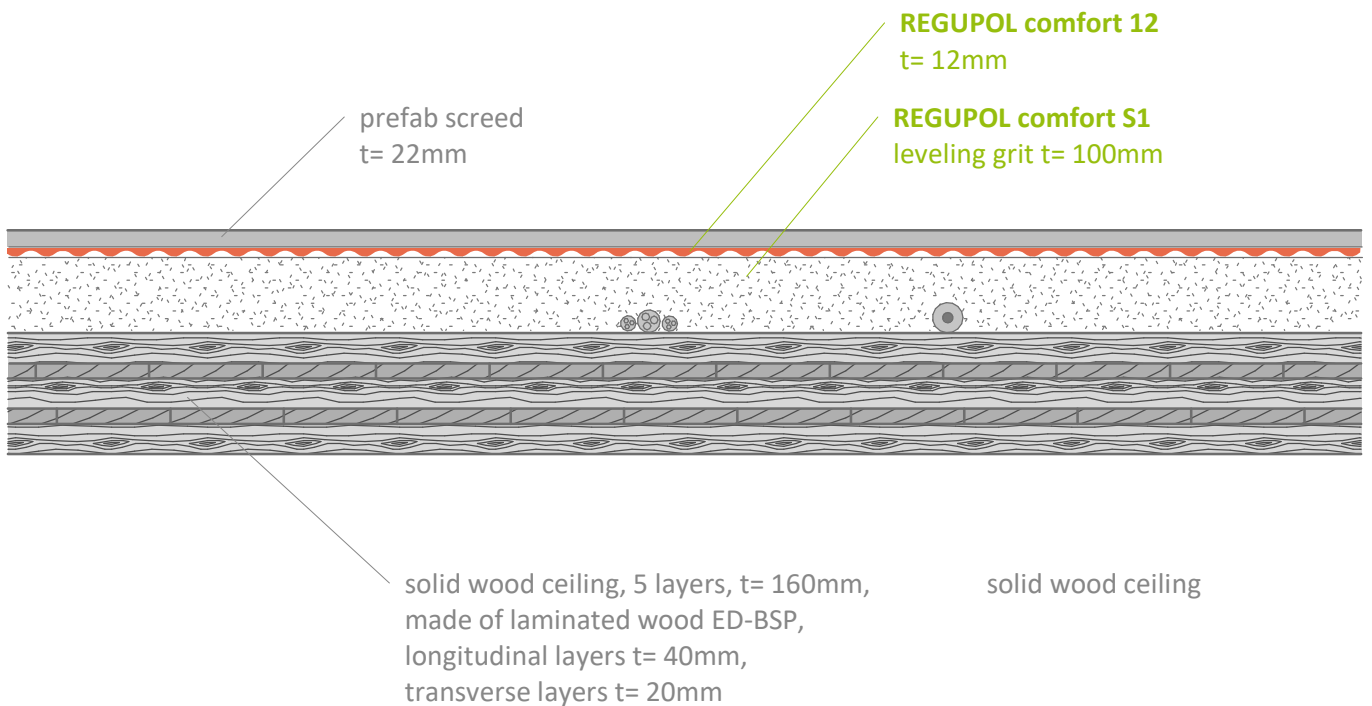

Impact sound insulation - on wooden ceiling
REGUPOL comfort 12, REGUPOL comfort S1
 under prefab screed

Contact

REGUPOL BSW GmbH
 Am Hilgenacker 24
 57319 Bad Berleburg
 GERMANY
www.regupol.com

Notes

Adjacent trades are only shown schematically and in parts. The applicability and other conditions or constraints need to be checked by the customer or user on their own responsibility. The technical data sheets, installation instructions and local conditions need to be considered.

Project: ---

Project-No.: ---

Detail: VSCHW-11-10-EN

Drawn by: P. Klein, Projektwerk GmbH

Date: 02.09.2020

Scale: 1 : 10